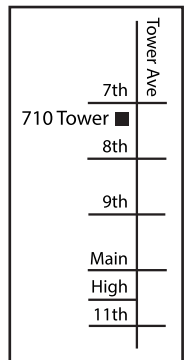

QUESTION MARK POLICE DEPARTMENT

1000 Main Street, Question Mark, Ohio 43051 | (740) 647-4807 | safety@questionmark.town

MISSING

HAVE YOU SEEN THIS CONE?

LAST SEEN 6/2/2023 AT 2200 HOURS IN THE 700 BLOCK OF TOWER AVE.

WHAT: The iconic Mr. Freeze-E Ice Cream cone statue.

HEIGHT: 9' 10"

WEIGHT: 527 lbs

ON 6/3/2023 AT 1000 HOURS, OFFICER RON DUBLOWSKI REPORTED ICONIC MR. FREEZE-E CONE MISSING. OFFICER WAS ON SCENE AT TIME. REPORTED HE WAS "GETTING BREAKFAST, YES, ICE CREAM FOR BREAKFAST. IT HAS BEEN VERY HARD LATELY AND I THOUGHT IT WOULD BE NICE." DISCOVERED CONE MISSING AT POINT OF ARRIVAL. DID NOT ORDER ICE CREAM. REPORTING OFFICER CALLED FOR REINFORCEMENTS, CRIED.